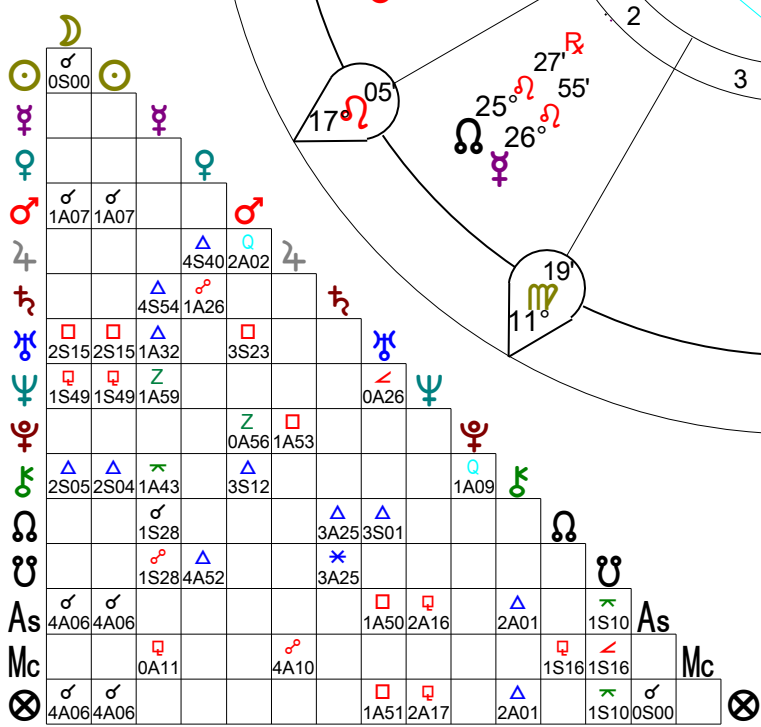

New Moon in Leo
Natal Chart
 Jul 23 2017, Sun
 5:46 am EDT +4:00
 Washington, DC
 38°N53'42" 077°W02'12"
 Geocentric
 Tropical
 Placidus
 Mean Node

begin.pag

Compliments of:-
 www.graceastrology.com

Asp	Name	Angle
♄	Conjunction	0°00'
♁	Opposition	180°00'
△	Trine	120°00'
□	Square	90°00'
✳	Sextile	60°00'
∠	Semisquare	45°00'
♁	Sesquisquare	135°00'
↗	Quincunx	150°00'
♁	Quintile	72°00'
Z	Quindecile	165°00'

Sg	Name	Sg	Name
♈	Aries	♎	Libra
♉	Taurus	♏	Scorpio
♊	Gemini	♐	Sagittarius
♋	Cancer	♑	Capricorn
♌	Leo	♒	Aquarius
♍	Virgo	♓	Pisces

Pt	Name	Sg	Hs
☾	Moon	♌	1
☼	Sun	♌	1
♀	Mercury	♊	2
♀	Venus	♊	11
♂	Mars	♌	1
♃	Jupiter	♋	4
♄	Saturn	♈	5
♅	Uranus	♈	10
♆	Neptune	♈	9
♇	Pluto	♈	6
♁	Chiron	♈	9
♊	North Node	♊	2
♋	South Node	♋	8
♈	Ascendant	♈	1
♁	Midheaven	♈	10
☉	Pt Fortune	♈	12